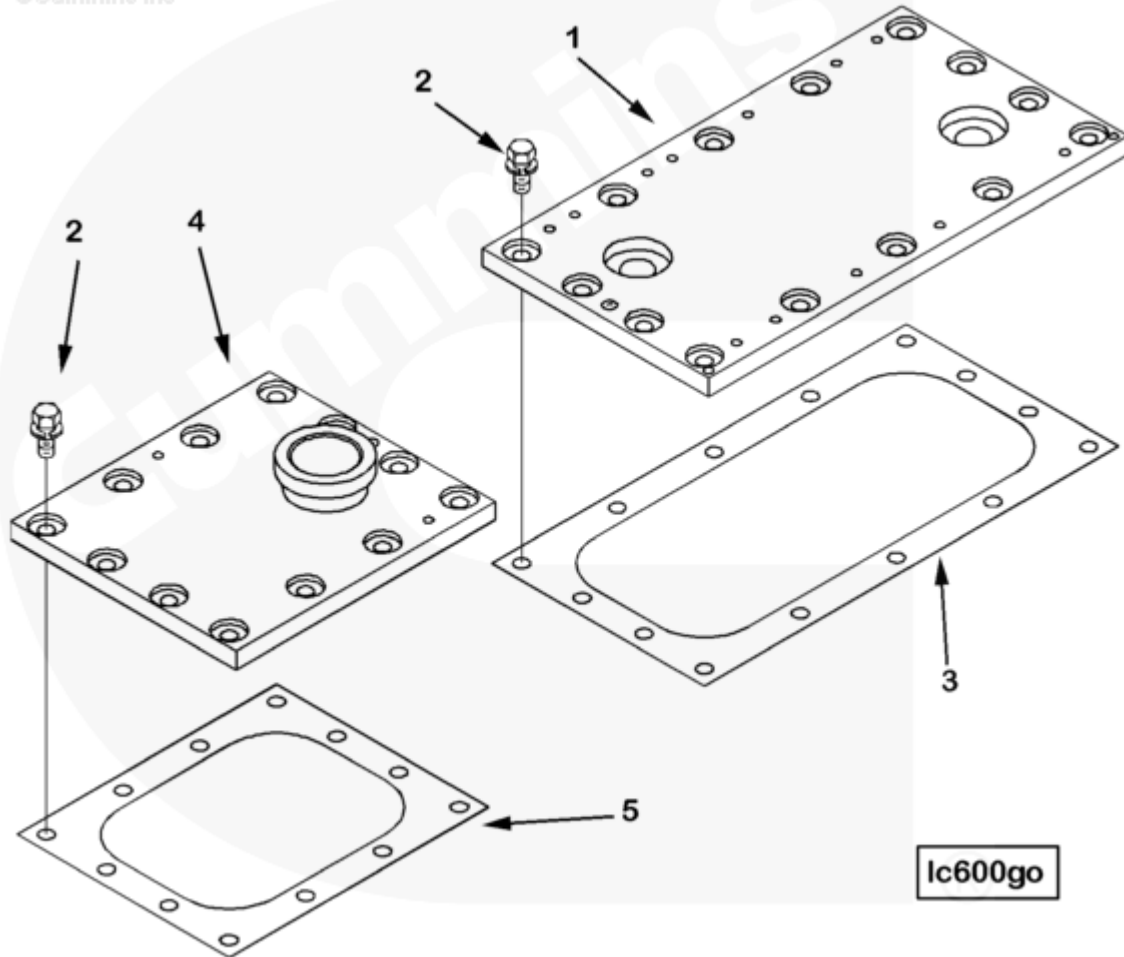

Parts Catalog - Option Detail

Electronic Parts Catalog - Option Detail				
Option	Group	Graphic	Film Card	Date
PP2404	07.05.1	lc600go	K38	15-OCT-98
Engines	GTA38, K38, KTA38GC CM558, QSK38 CM2150 K106, QSK38 CM2150 MCRS, QSK38 CM850 MCRS			

©Cummins Inc

[SMALL](#) | [MEDIUM](#) | [LARGE](#)

Cart	Ref No	Part Number	Part Description	Required	Remarks
View My Cart					
		PP2404	Water Header Cover		
<input type="checkbox"/>	1	3866340	Water Header Cover	3	
<input type="checkbox"/>	2	3014766	Captive Washer Cap Screw	54	3/8 - 16 x 1 3/64 in.
<input type="checkbox"/>	3	3009324	Water Header Cover Gasket	3	